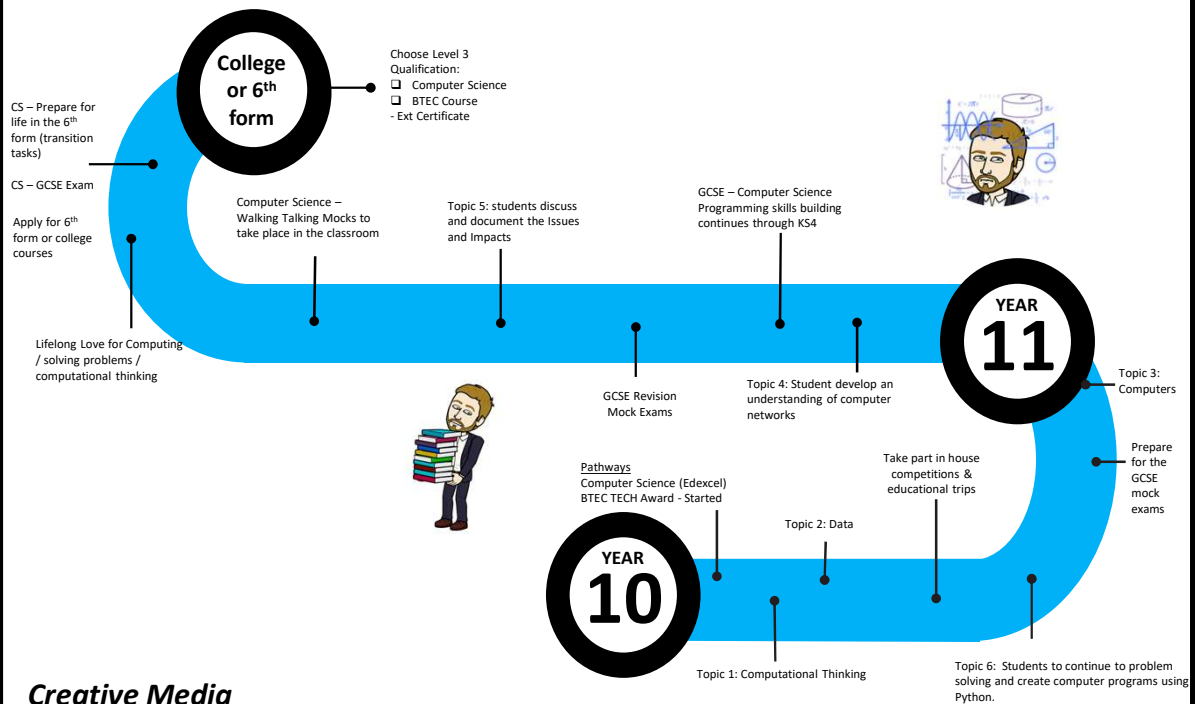

KS4 Holly Lodge Computing Learning Journey

How can you progress in Computing?

Computer Science

Creative Media

Topics	
KS4 - Creative Media	KS4 - Computer Science
Component 1 - Exploring Media Products	Topic 1: Computational Thinking
	Topic 2: Data
Component 2 - Developing Digital Media Production Skills Networking	Topic 3: Computers
	Topic 4: Networks
Component 3 - Create a Media Product in Response to a Brief	Topic 5: Issues and Impacts
	Topic 6: Problem solving with programming