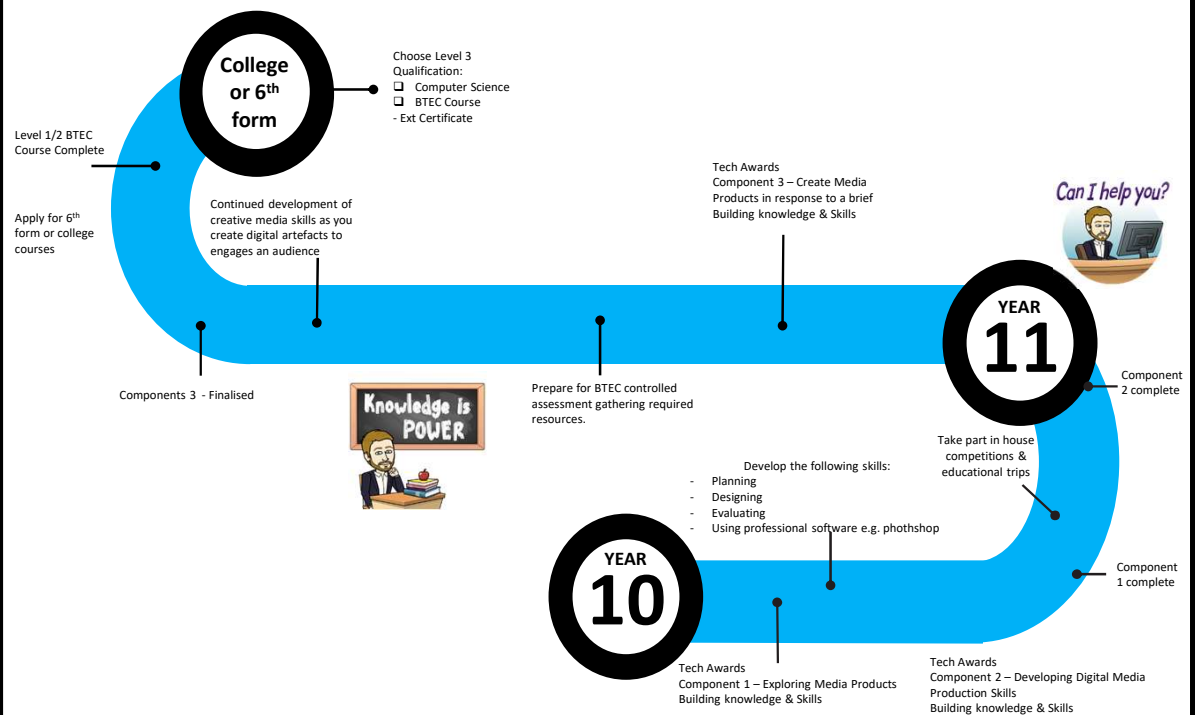

KS4 Holly Lodge Computing Learning Journey

How can you progress in Computing?

Computer Science

Creative Media

Topics	
KS4 - Creative Media	KS4 - Computer Science
Component 1 - Exploring Media Products	Topic 1: Computational Thinking
	Topic 2: Data
Component 2 - Developing Digital Media Production Skills Networking	Topic 3: Computers
	Topic 4: Networks
Component 3 - Create a Media Product in Response to a Brief	Topic 5: Issues and Impacts
	Topic 6: Problem solving with programming